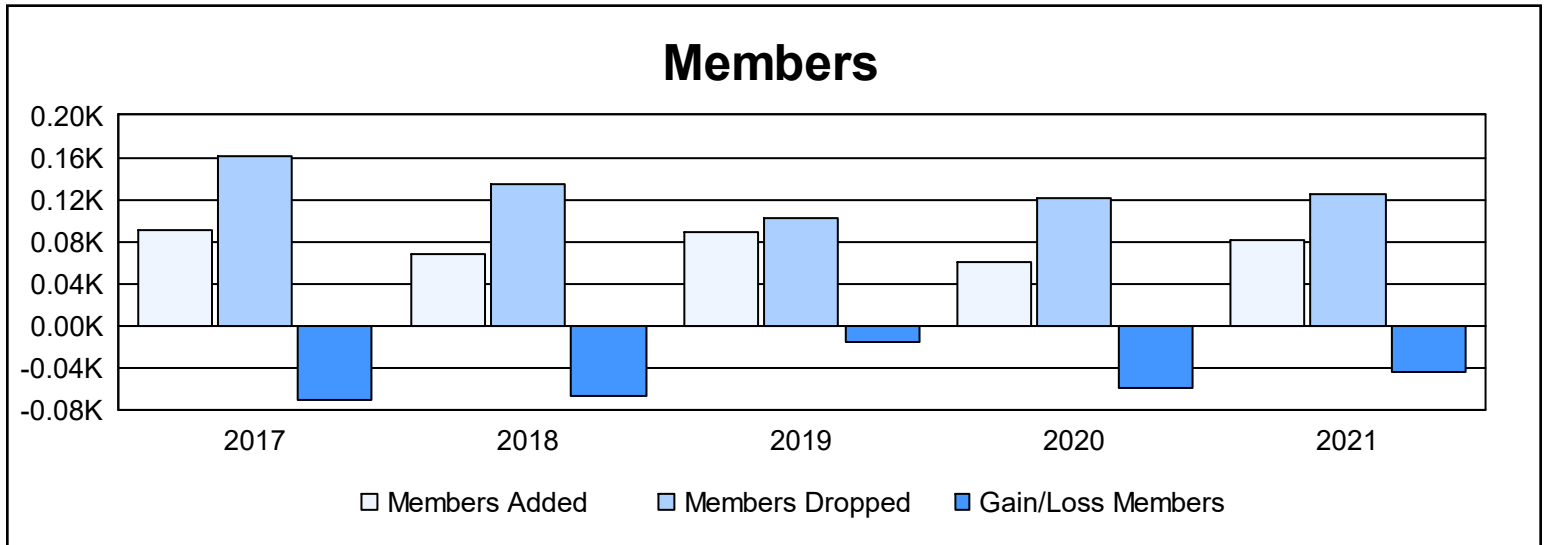

Year	New Clubs	Dropped Clubs	Gain/ Loss Clubs	New Members	Charter Members	Reinstate Members	Transfer Members	Total Member Added	Total Members Dropped	Gain/ Loss Members
2016-2017	0	1	-1	78	0	12	1	91	161	-70
2017-2018	0	1	-1	64	0	1	3	68	135	-67
2018-2019	0	2	-2	83	0	3	2	88	103	-15
2019-2020	0	1	-1	57	0	1	3	61	121	-60
2020-2021	0	0	0	64	0	11	6	81	125	-44
<b>Average</b>	<b>0</b>	<b>1</b>	<b>-1</b>	<b>69</b>	<b>0</b>	<b>6</b>	<b>3</b>	<b>78</b>	<b>129</b>	<b>-51</b>

### Membership Composition June 2021 Cumulative