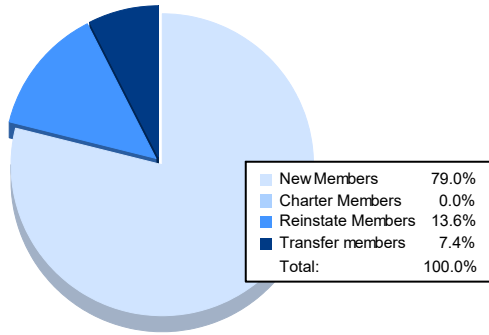

Year	New Clubs	Dropped Clubs	Gain/ Loss Clubs	New Members	Charter Members	Reinstate Members	Transfer Members	Total Member Added	Total Members Dropped	Gain/ Loss Members
2016-2017	0	1	-1	78	0	12	1	91	161	-70
2017-2018	0	1	-1	64	0	1	3	68	135	-67
2018-2019	0	2	-2	83	0	3	2	88	103	-15
2019-2020	0	1	-1	57	0	1	3	61	121	-60
2020-2021	0	0	0	64	0	11	6	81	125	-44
<b>Average</b>	<b>0</b>	<b>1</b>	<b>-1</b>	<b>69</b>	<b>0</b>	<b>6</b>	<b>3</b>	<b>78</b>	<b>129</b>	<b>-51</b>

### Membership Composition June 2021 Cumulative