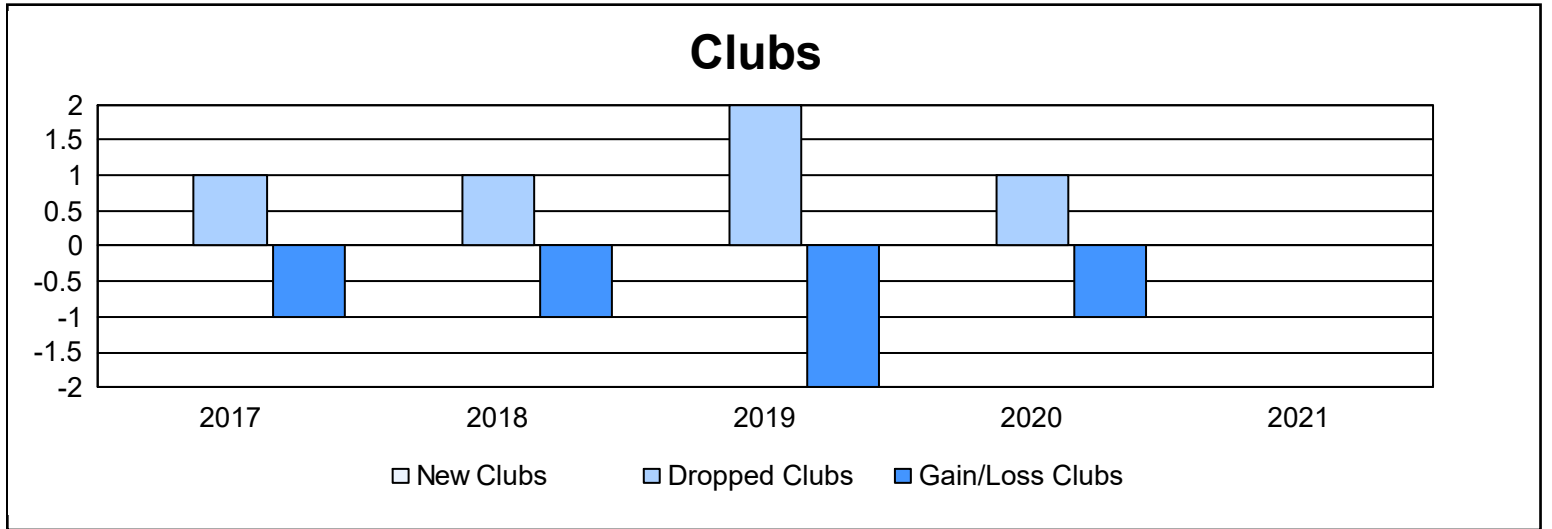

Year	New Clubs	Dropped Clubs	Gain/ Loss Clubs	New Members	Charter Members	Reinstate Members	Transfer Members	Total Member Added	Total Members Dropped	Gain/ Loss Members
2016-2017	0	1	-1	78	0	12	1	91	161	-70
2017-2018	0	1	-1	64	0	1	3	68	135	-67
2018-2019	0	2	-2	83	0	3	2	88	103	-15
2019-2020	0	1	-1	57	0	1	3	61	121	-60
2020-2021	0	0	0	64	0	11	6	81	125	-44
<b>Average</b>	<b>0</b>	<b>1</b>	<b>-1</b>	<b>69</b>	<b>0</b>	<b>6</b>	<b>3</b>	<b>78</b>	<b>129</b>	<b>-51</b>

### Membership Composition June 2021 Cumulative